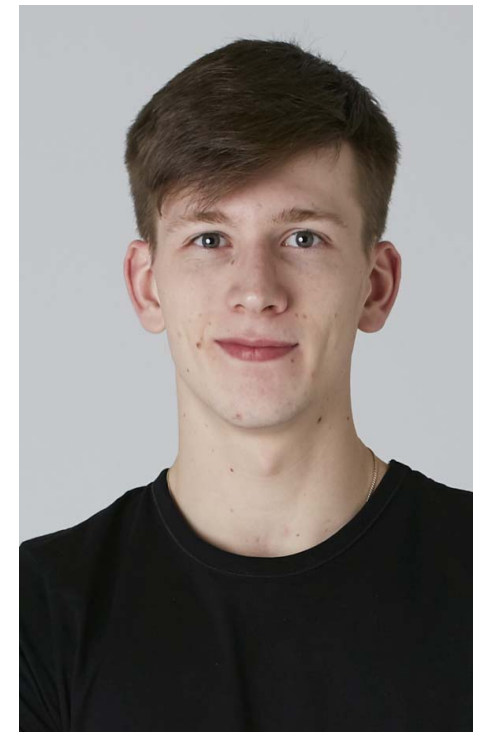

adults . kids . babies

## Alfie Hart

Hair colour: lt/mid brown

Eye colour: green

Height: 5ft 11"

Shoe size: 10

Tel.020 7253 1771  
info@norriecarr.com  
www.norriecarr.com