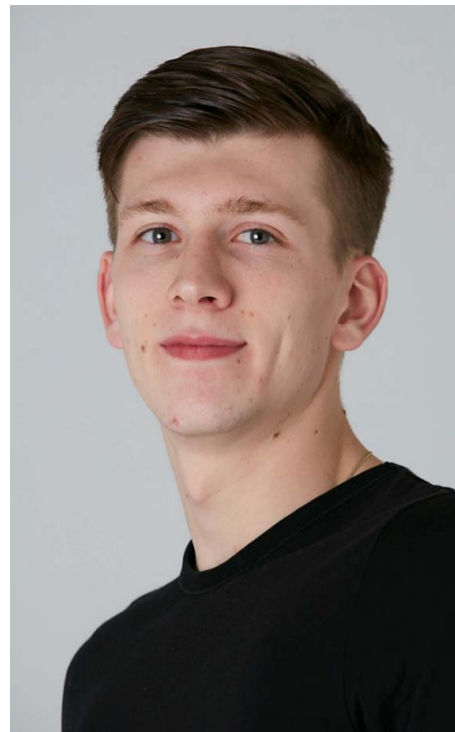

adults . kids . babies

## Alfie Hart

Hair colour: lt/mid brown

Eye colour: green

Height: 5ft 11"

Shoe size: 10

Tel.020 7253 1771  
info@norriecarr.com  
www.norriecarr.com