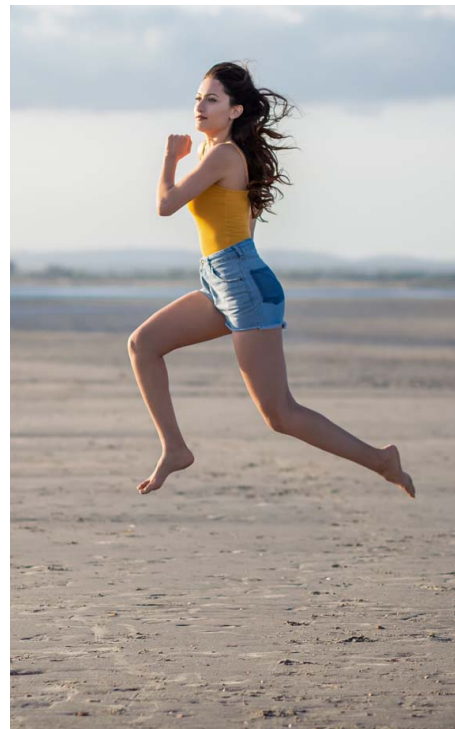

adults . kids . babies

Ria Fantastic

Hair colour: lt/mid brown

Eye colour: green

Height: 5ft 7"

Shoe size: 6.5

Tel.020 7253 1771
info@norriecarr.com
www.norriecarr.com