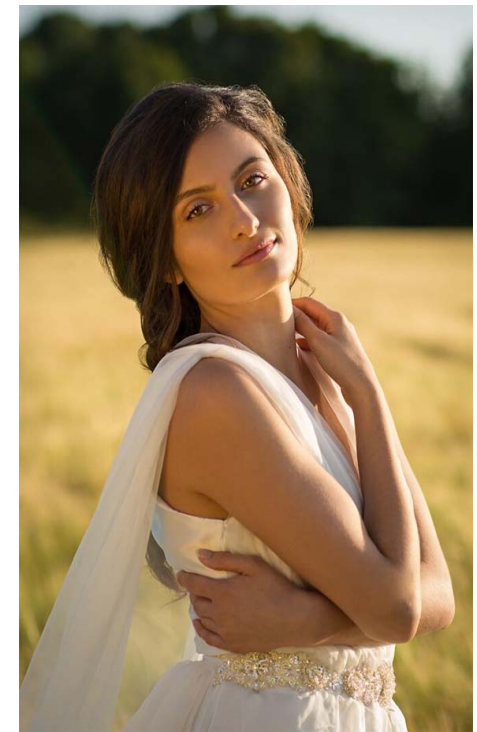

adults . kids . babies

Ria Fantastic

Hair colour: lt/mid brown

Eye colour: green

Height: 5ft 7"

Shoe size: 6.5

Tel.020 7253 1771
info@norriecarr.com
www.norriecarr.com