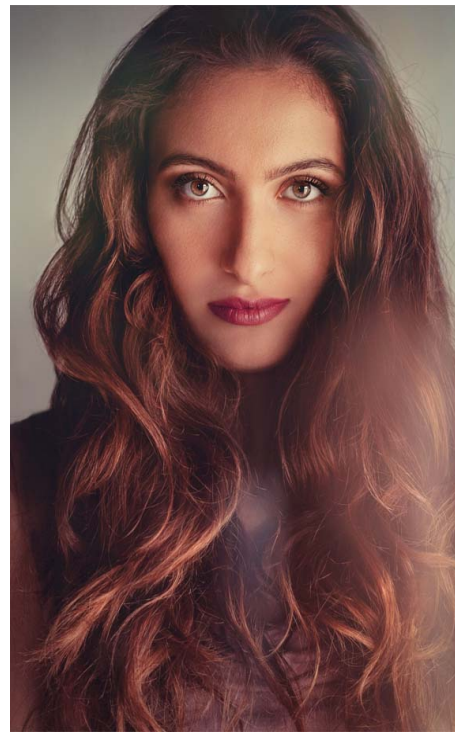

adults . kids . babies

Ria Fantastic

Hair colour: lt/mid brown

Eye colour: green

Height: 5ft 7"

Shoe size: 6.5

Tel.020 7253 1771
info@norriecarr.com
www.norriecarr.com