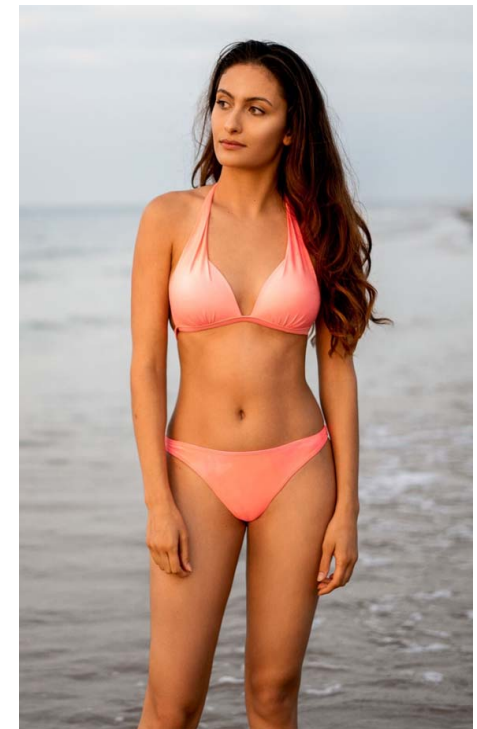

adults . kids . babies

Ria Fantastic

Hair colour: lt/mid brown

Eye colour: green

Height: 5ft 7"

Shoe size: 6.5

Tel.020 7253 1771
info@norriecarr.com
www.norriecarr.com