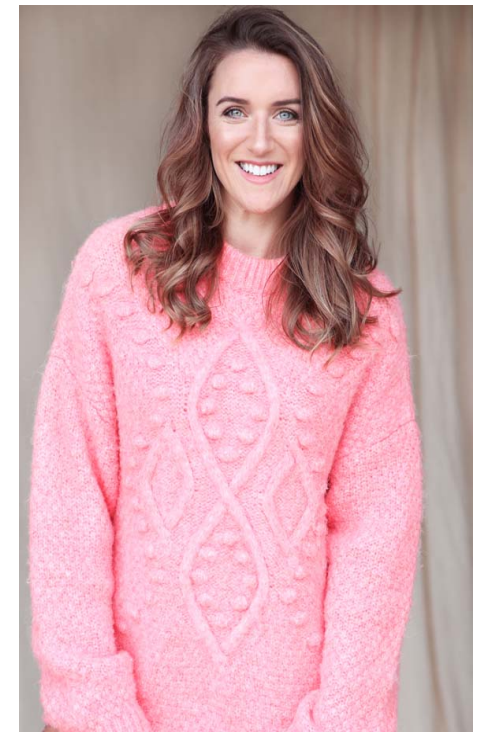

## Charlotte Chapman

Hair colour: dk brown  
Eye colour: green  
Height: 5ft 6"  
Shoe size: 6

Tel.020 7253 1771  
info@norriecarr.com  
www.norriecarr.com