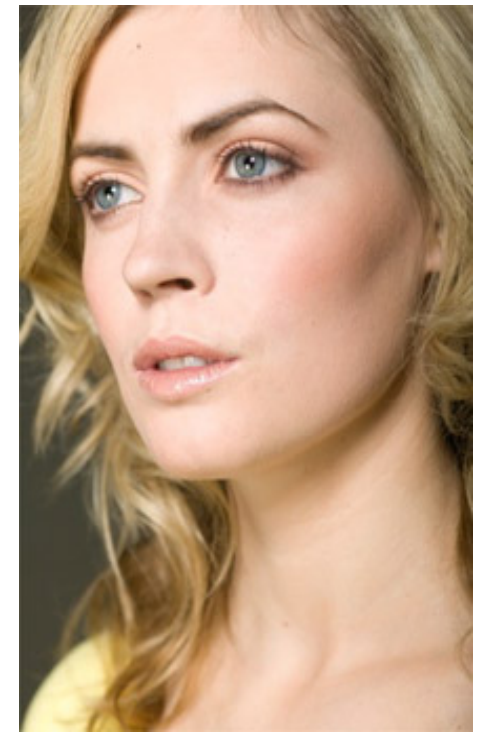

adults . kids . babies

Kate Braithwaite

Hair colour: lt/mid brown

Eye colour: blue

Height: 5ft 7"

Shoe size: 5

Tel.020 7253 1771
info@norriecarr.com
www.norriecarr.com